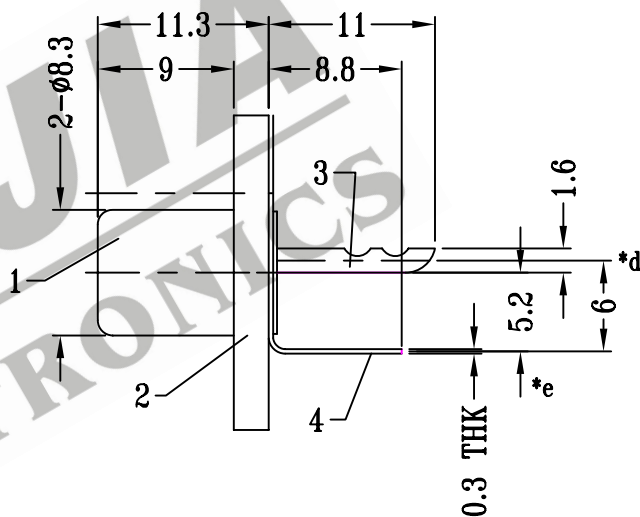

CAD FILE :

SCHMATIC

P.C.B LAYOUT

注:带"*"表示关键尺寸(6个)

8					TOLERANCE UNLESS SPECIFIED	SHENZHEN XIEJIA ELECTRONICS CO.,LTD.					
7											
6	WASHER	ABS	1	WHITE/RED	WITHIN: 1.5±0.1mm OVER : 1.5±0.2mm	ISSUE	DATE	DESCRIPTIONS		APPD	
5	CASE	ABS	1	BLACK							
4	TERMINAL B	PBS STRIP	1	Ag PLATED OVER Ni PLATED	TITLE: RCA JACK	UNIT : M M	DRWG NO : XJ-DR-RC248-00				
3	TERMINAL A	BRASS STRIP	1	Ag PLATED OVER Ni PLATED							
2	COVER	ABS	1	BLACK	MODEL: RC-248	SCALE : 2 : 1	DWN.	ZHOUYU	2004-6-25		
1	SLEEVE	BRASS STRIP	1	Cr PLATED			CHK'D	FANGYING	2004-6-25		
NO.	PART NAME	MATERIAL	QTY.	FINISHING	ALL MATERIALS MUST BE COMPLIANT TO ROHS				APPD.	KANGXINAN	2004-6-25