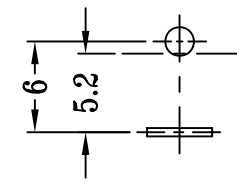

CAD FILE :

SCHMATIC

P.C.B LAYOUT

注:带"*"表示关键尺寸(6个)

8					TOLERANCE UNLESS SPECIFIED	SHENZHEN XIEJIA ELECTRONICS CO.,LTD.					
7											
6	WASHER	ABS	1	WHITE/RED	WITHIN: 1.5±0.1mm OVER : 1.5±0.2mm	ISSUE	DATE	DESCRIPTIONS		APPD	
5	CASE	ABS	1	BLACK							
4	TERMINAL B	PBS STRIP	1	Ag PLATED OVER Ni PLATED	TITLE: RCA JACK	UNIT : M M	DRWG NO : XJ-DR-RC248-00				
3	TERMINAL A	BRASS STRIP	1	Ag PLATED OVER Ni PLATED							
2	COVER	ABS	1	BLACK	MODEL: RC-248	SCALE : 2 : 1	DWN.	ZHOUYU	2004-6-25		
1	SLEEVE	BRASS STRIP	1	Cr PLATED			CHK'D	FANGYING	2004-6-25		
NO.	PART NAME	MATERIAL	QTY.	FINISHING	ALL MATERIALS MUST BE COMPLIANT TO ROHS				APPD.	KANGXINAN	2004-6-25