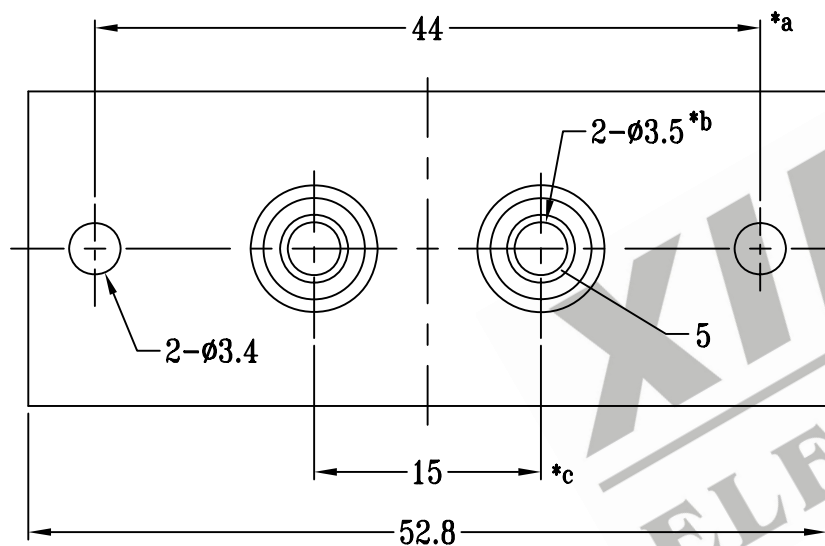

CAD FILE :

SCHMATIC

P.C.B LAYOUT

注:带"*"表示关键尺寸(6个)

8					TOLERANCE UNLESS SPECIFIED	SHENZHEN XIEJIA ELECTRONICS CO.,LTD.					
7											
6	WASHER	ABS	1	WHITE/RED	WITHIN: 1.5±0.1mm OVER : 1.5±0.2mm	ISSUE	DATE	DESCRIPTIONS		APPD	
5	CASE	ABS	1	BLACK							
4	TERMINAL B	PBS STRIP	1	Ag PLATED OVER Ni PLATED	TITLE: RCA JACK	UNIT : M M	DRWG NO : XJ-DR-RC248-00				
3	TERMINAL A	BRASS STRIP	1	Ag PLATED OVER Ni PLATED							
2	COVER	ABS	1	BLACK	MODEL: RC-248	SCALE : 2 : 1	DWN.	ZHOUYU	2004-6-25		
1	SLEEVE	BRASS STRIP	1	Cr PLATED			CHK'D	FANGYING	2004-6-25		
NO.	PART NAME	MATERIAL	QTY.	FINISHING	ALL MATERIALS MUST BE COMPLIANT TO ROHS				APPD.	KANGXINAN	2004-6-25